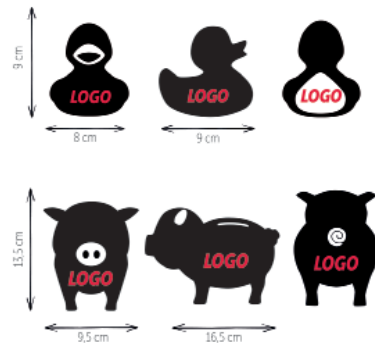

EINIGE UNSERER EIGENDESIGN REFERENZEN

LOGO PRINT LOGODRUCK

LOGO PRINT LOGODRUCK

You need a promotional item for your company's next fair, your upcoming anniversary or simply a special giveaway? LILALU offers you the perfect product for every occasion. Design your own promotional product with your Logo print. The minimum order quantity is 250 for ducks and 100 for piggy banks.